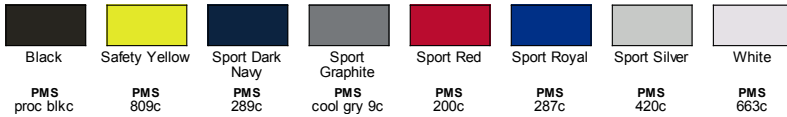

PRODUCT DETAILS

TT11WRC

Team 365 Ladies' Zone Performance Racerback Tank

BACK VIEW

SIDE VIEW

Features

- Team fit
- Cationic dyes to ensure superior brightness and excellent color fastness
- Clean-finished with self binding
- Transitioning from heat-seal label to tear away label. Inventory may be mixed

Fabric

- 3.5 oz./yd² / 130 gsm 100% polyester interlock
- Moisture-wicking and UV 40+ protection

Sizes

- XS - 3XL

Product Specifications

	XS	S	M	L	XL	2XL	3XL
BODY LENGTH	24	25	26	27	28	29	29.5
BODY WIDTH	16	17	18	19.5	21	22.5	24.5

Size Chart

	XS	S	M	L	XL	2XL	3XL
CHEST	31-32	33-35	36-38	39-42	43-45	46-49	50-53
SLEEVE	29.5-30	-	-	-	-	-	-

8 Available Colors

sales@runningawardsandapparel.com
877-818-4929